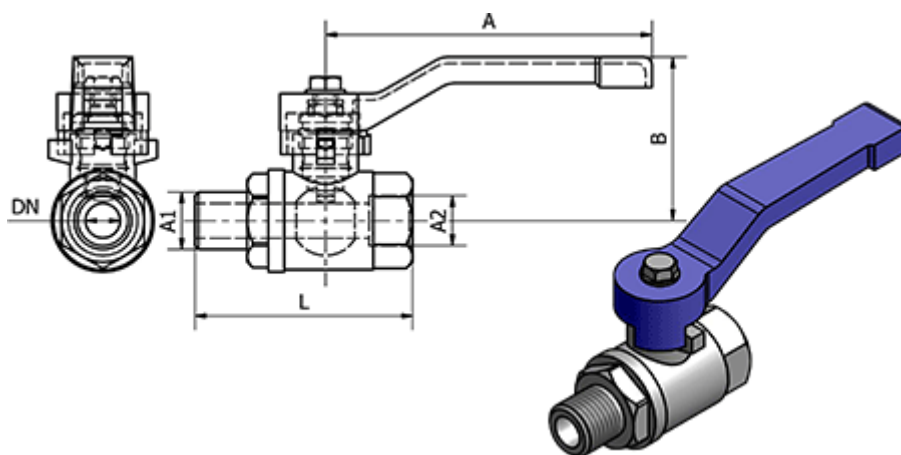

Data Sheet

Article number: 58633505E

Description: Ball Valve 335.05-E, - G 3/4"
Ball Valve

Measures

A = 98

B = 49

DN = 19

L = 65

Thread A1 = G 3/4"

Thread A2 = G 3/4"